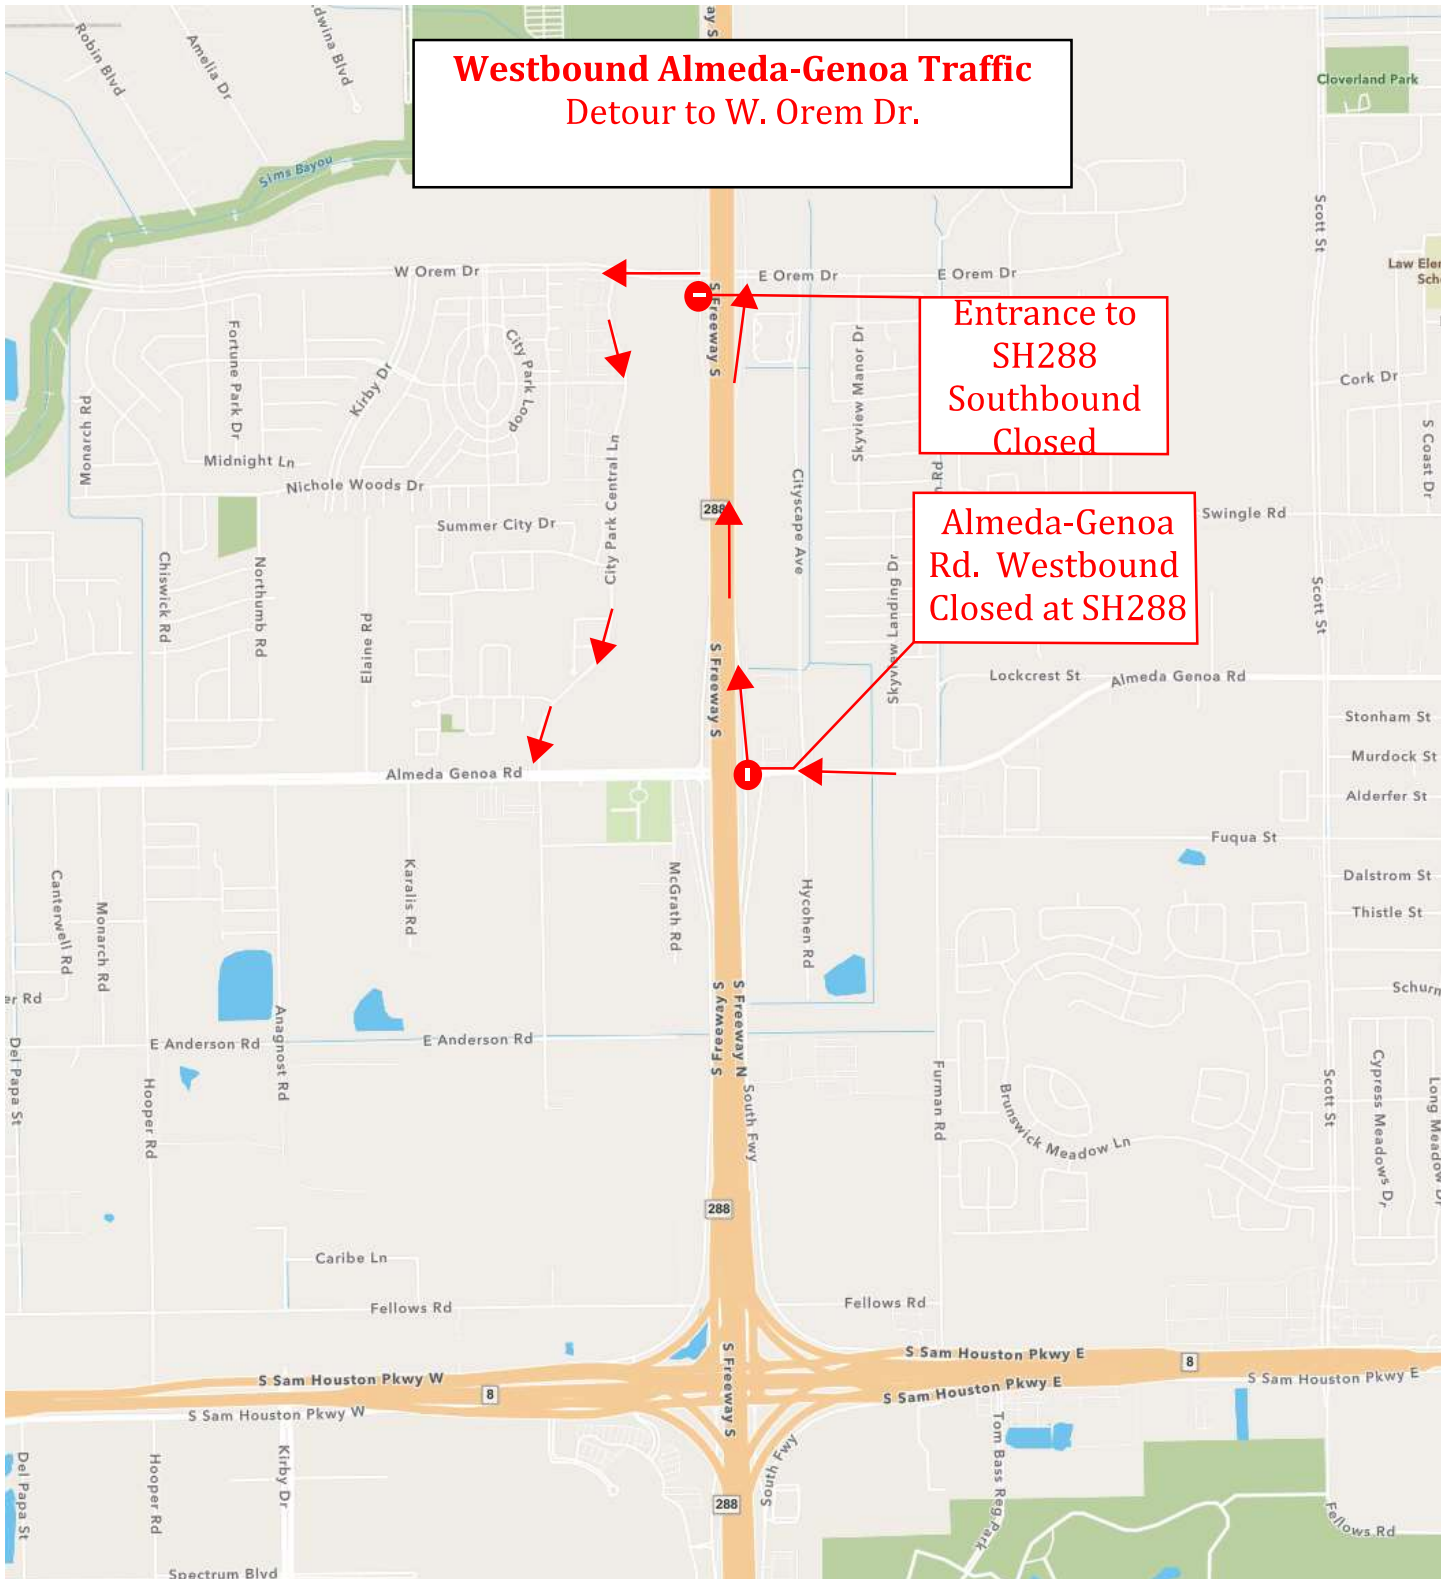

**Southbound SH-288 Traffic
Exit to Almeda-Genoa Rd.
Continue South Through Intersection**

**Southbound
SH288 Closed
at Almeda
Genoa Rd.**

**Eastbound Alameda-Genoa Traffic
Detour to Beltway 8 Frontage Road**

**Alameda-Genoa
Rd. Eastbound
Closed at SH288**

**Westbound Almeda-Genoa Traffic
Detour to W. Orem Dr.**

**Entrance to
SH288
Southbound
Closed**

**Almeda-Genoa
Rd. Westbound
Closed at SH288**

**W. Orem Dr. entrance to 288
Southbound
Detour to Almeda Genoa Rd.**

**Entrance to
SH288
Southbound
Closed**