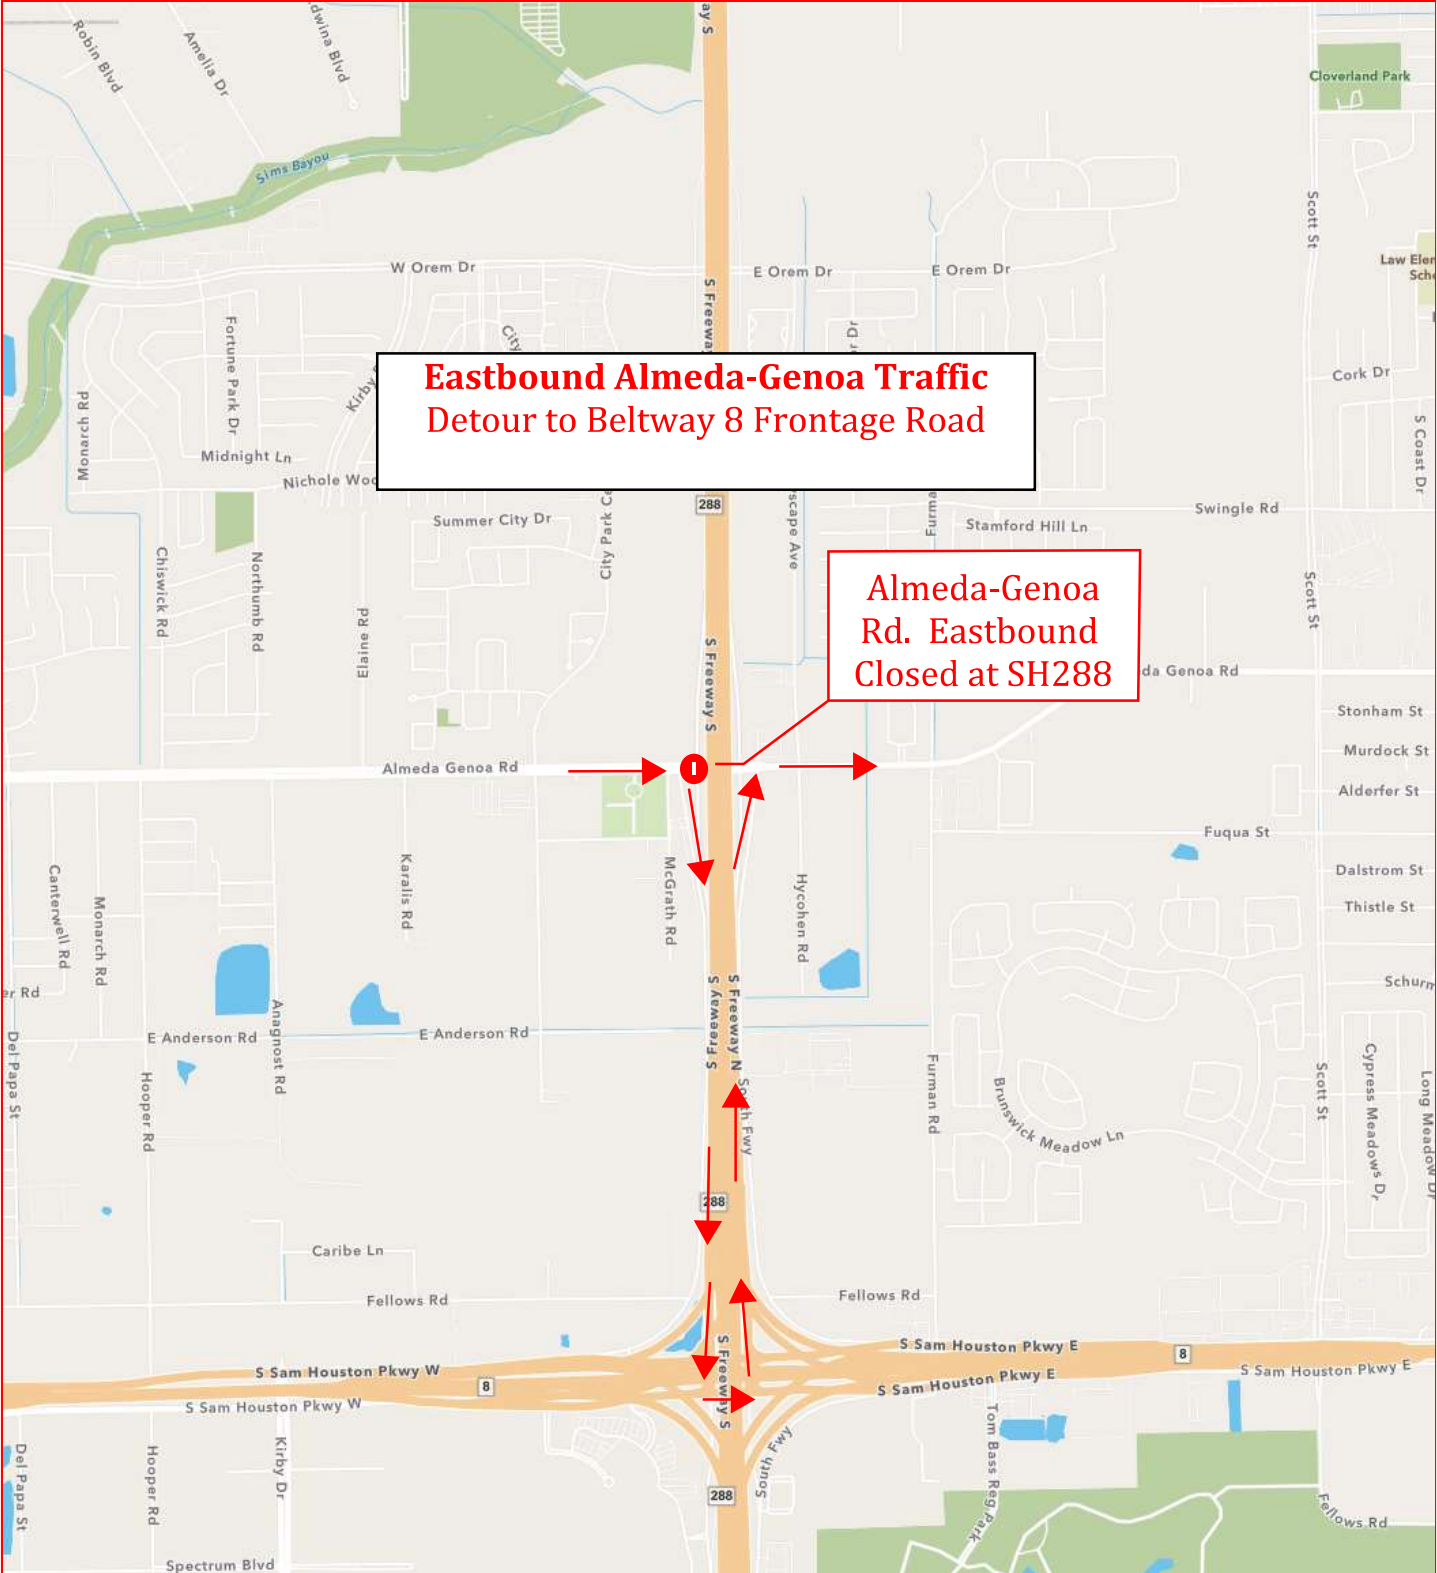

**Southbound SH-288 Traffic
Exit to Almeda-Genoa Rd.
Continue South Through Intersection**

**Southbound
SH288 Closed
at Almeda
Genoa Rd.**

**Eastbound Alameda-Genoa Traffic
Detour to Beltway 8 Frontage Road**

**Alameda-Genoa
Rd. Eastbound
Closed at SH288**

**Westbound Almeda-Genoa Traffic
Detour to W. Orem Dr.**

**Entrance to
SH288
Southbound
Closed**

**Almeda-Genoa
Rd. Westbound
Closed at SH288**

**W. Orem Dr. entrance to 288
Southbound
Detour to Almeda Genoa Rd.**

**Entrance to
SH288
Southbound
Closed**